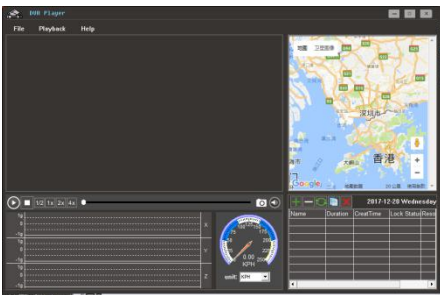

**Standard Package:**

**Optional Accessories:**

1. Shoulder Mount

2. Car Mount

3. Bullet camera

4. Mini CCD camera

5. GPS (internal)

6. Harness